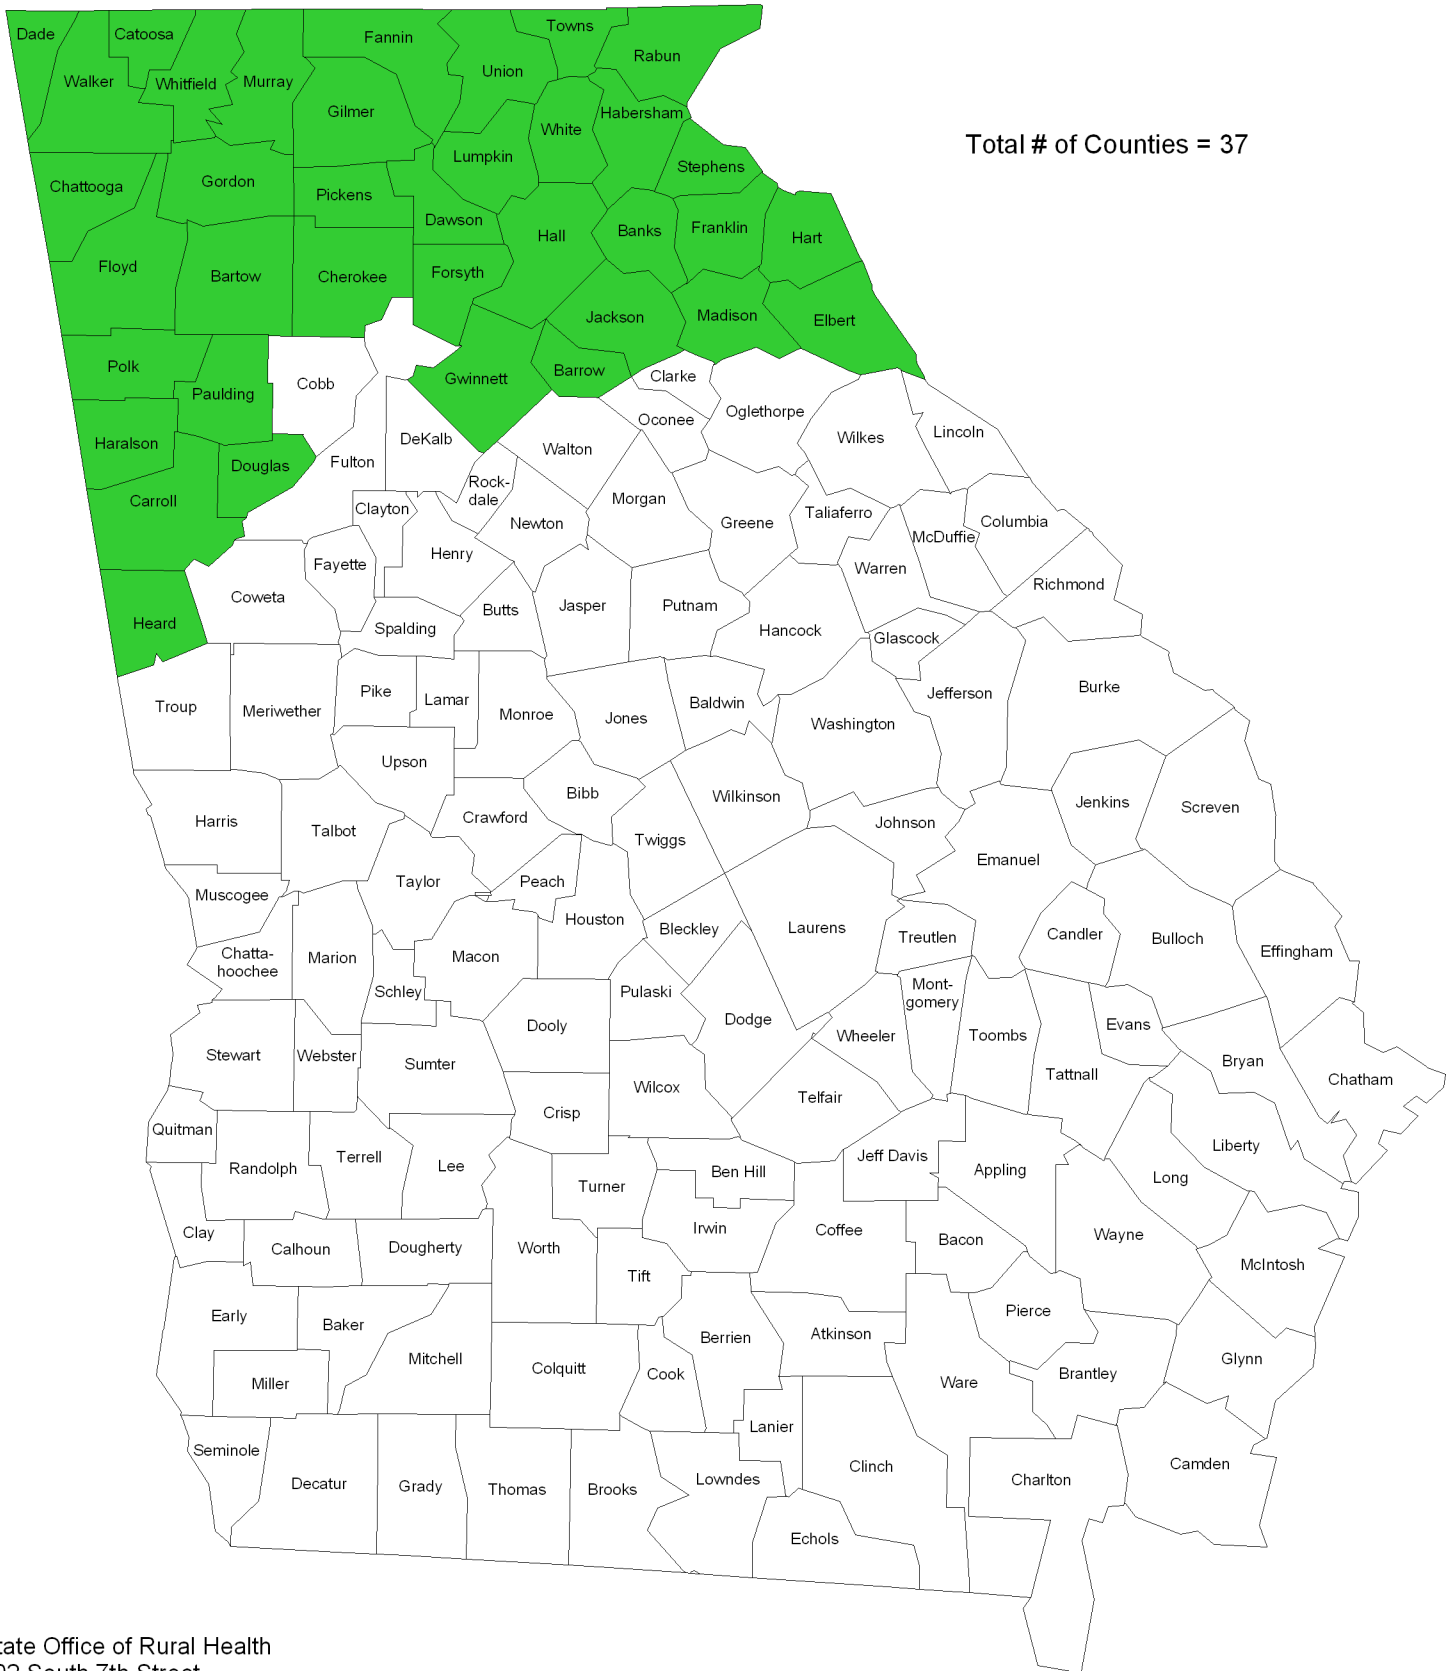

State of Georgia Appalachian Regional Commision Counties

Total # of Counties = 37

State Office of Rural Health
502 South 7th Street
Cordele, GA 31015
Ph: 229-401-3090
Source: <http://www.arc.gov>
September 30, 2009